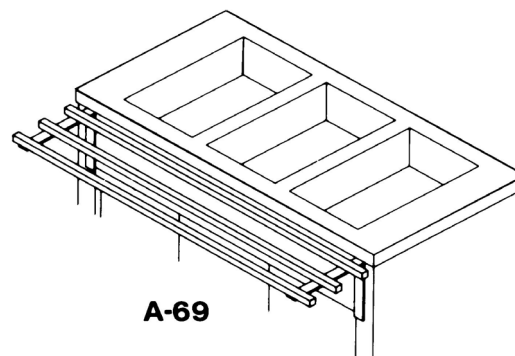

Manifolded Drains			
A-98	Manifolded Drains, base price		643.00
Add, per well		3	440.00

A-69