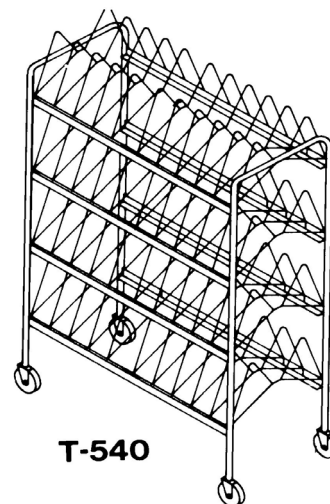

Tray Makeup Equipment Starters

Tray Starters	Ship Wt. / Lbs.	Price
T-560 Starter Caddy (SS pans included)	95	$ 4,224.00
T-563 Starter Caddy (SS pans included)	110	5,640.00
T-570 Starter Caddy for Straddling Conveyor (SS pans not included)	106	5,341.00
Full complement of SS pans for T-570, add	5	924.00
T-565 Overshelf Starter (pans not included)	50	2,492.00
Full complement of SS pans for T-565, add	5	681.00
T-566 Undershelf Starter (pans not included)	50	2,218.00
Full complement of SS pans for T-566, add	5	681.00
Accessories (Optional Extra)		
ACC-38 Circular bumpers (4)	4	336.00
PL-1520 Plastic dish box	2	101.00

Mega-Temp™ Caddy Rack for Plastic Underplates and Dome Covers		
T-540 4 Shelf (Full complement of cradles included)	101	3,442.00
T-545 5 Shelf (Full complement of cradles included)	101	4,543.00
Accessories (Optional Extra)		
ACC-26 Extra Plastisol cradles, each, (2 required per shelf)	3	254.00
ACC-38 Circular bumpers (4)	4	336.00

T-540