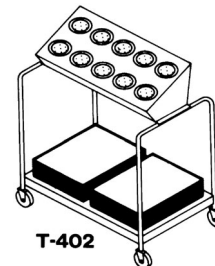

Tray and Silver Caddys			
T-402	45" high	70	2,246.00
T-404	35" high	61	2,246.00
T-414	48" high	47	1,978.00
Accessories (Optional Extra)			
ACC-36	Napkin dispenser (each)	1	157.00
ACC-37	Auxiliary fold away shelf	23	570.00
ACC-38	Circular bumpers (4)	4	336.00
ACC-41	Caster brakes 4" and 5" (pair)	9	86.00
ACC-47	Vinyl drape cover, all models	1	Consult Factory
ACC-49	Plastic cutlery cylinder	1	47.00