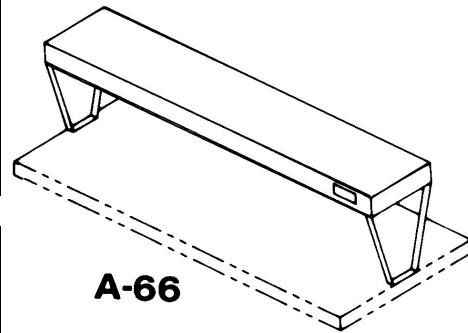

Accessories for Cold Food Caddys

Workshelf	Ship Wt. / Lbs.	Price
A-72 for 2 Well, 26" Wide Model	9	$ 1,240.00
A-73 for 3 Well, 26" Wide Model	12	1,288.00
A-74 for 4 Well, 26" Wide Model	15	1,334.00
A-71 for 5 Well, 26" Wide Model	18	1,379.00
A-90 for 2 Well, 18" Wide Model	9	1,288.00
A-91 for 3 Well, 18" Wide Model	12	1,354.00

Push Handle		
A-15 for 26" Wide Unit	3	499.00
A-16 for 18" Wide Unit	2	499.00

Undershelf		
A-92 for 2 Well, 26" Wide Model	9	1,069.00
A-93 for 3 Well, 26" Wide Model	12	1,202.00
A-94 for 4 Well, 26" Wide Model	15	1,334.00
A-97 for 5 Well, 26" Wide Model	18	1,467.00
A-95 for 2 Well, 18" Wide Model	9	1,079.00
A-96 for 3 Well, 18" Wide Model	12	1,211.00

Overshelf		
A-64 for 2 Well, 26" Wide Model	8	1,459.00
A-65 for 3 Well, 26" Wide Model	10	1,510.00
A-66 for 4 Well, 26" Wide Model	12	1,566.00
A-63 for 5 Well, 26" Wide Model	14	1,620.00
A-86 for 2 Well, 18" Wide Model	8	1,510.00
A-87 for 3 Well, 18" Wide Model	10	1,704.00

Sneeze Protector (includes Overshelf)		
A-60 for 2 Well, 26" Wide Model	10	2,898.00
A-61 for 3 Well, 26" Wide Model	13	3,013.00
A-62 for 4 Well, 26" Wide Model	16	3,127.00
A-83 for 5 Well, 26" Wide Model	19	3,242.00
A-84 for 2 Well, 18" Wide Model	12	3,013.00
A-85 for 3 Well, 18" Wide Model	13	3,398.00

Accessories (Optional Extra)		

A-66