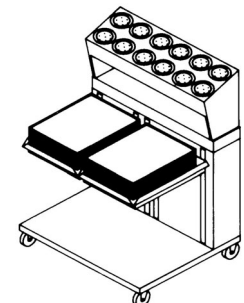

CM-1814-2CS

Accessories (Optional Extra)			
ACC-41	Caster brakes 4" and 5" (pair)	9	86.00
ACC-49	Cutlery Cylinders, plastic, perforated	1	47.00
ACC-50	Full perimeter bumper	6	610.00
ACC-52	Replacement corner bumpers (4)	1	218.00
ACC-63	5" casters in lieu of 4"	2	189.00