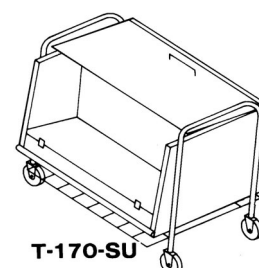

Transfer and Storage Equipment for Dishes, Cups and Saucers

page 1 of 6

Caster brakes (pair) are standard for all heated models.

Dish Caddys - Double Units Storage Both Sides		Length	Ship Wt. / Lbs.	Price
T-150	(without cover)	24 5/8"	66	$ 2,566.00
T-175	(without cover)	34 5/8"	95	2,671.00
T-160	(with cover)	24 5/8"	72	3,176.00
T-170	(with cover)	34 5/8"	100	3,279.00
TH-160	(with cover, heated)	24 5/8"	87	3,951.00
TH-170	(with cover, heated)	34 5/8"	115	4,187.00
Accessories (Optional Extra)				
ACC-23	3 compartment partition set	24 5/8"	3	312.00
ACC-25	3 compartment partition set	24 5/8"	3	312.00
ACC-33	4 compartment partition set	34 5/8"	3	386.00
ACC-35	4 compartment partition set	34 5/8"	4	386.00
ACC-38	Circular bumpers (4)		4	336.00
ACC-93	SS Doors, per door		10	849.00
Adjustable Partitions - 2 Sets required for twin compartment Caddys				

Dish Caddys - Single Units Storage One Side		Length	Ship Wt. / Lbs.	Price
T-135	(without cover)	24 5/8"	55	1,924.00
T-145	(without cover)	34 5/8"	60	1,986.00
T-130	(with cover)	24 5/8"	59	2,307.00
T-140	(with cover)	34 5/8"	71	2,410.00
TH-130	(with cover, heated)	24 5/8"	66	3,310.00
TH-140	(with cover, heated)	34 5/8"	81	3,414.00
Accessories (Optional Extra)				
ACC-23	3 compartment partition set	24 5/8"	3	312.00
ACC-25	3 compartment partition set	24 5/8"	3	312.00
ACC-33	4 compartment partition set	34 5/8"	3	386.00
ACC-35	4 compartment partition set	34 5/8"	4	386.00
ACC-93	SS Doors, per door		10	849.00