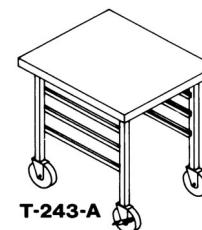

Slicer Caddy			
T-243-A	Slicer Caddy, 30" high	95	2,632.00
T-243-B	Slicer Caddy, 26" high	95	2,632.00
Accessories (Optional Extra)			
ACC-90	Electrical cord hanger	5	274.00
ACC-94	Extra pan slide	5	182.00
ACC-95	Cross bracing	5	182.00