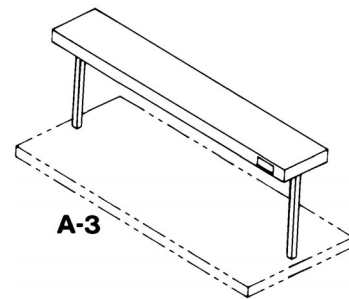

A-3

Infra-Red Warmers			
A-1	for 2 Well, 26" Wide Model 800W	5	3,514.00
A-2	for 3 Well, 26" Wide Model 1110W	7	3,307.00
A-2	for 2 Well, 18" Wide Model 1110W	7	3,307.00
A-3	for 4 Well, 26" Wide Model 1600W	7	3,677.00
A-3	for 3 Well, 18" Wide Model 1600W	7	3,677.00
A-3	for 6 Well 33" Wide Model 1725W	7	3,677.00

Push Handles			
A-13	for 33" Wide Unit	4	499.00
A-15	for 26" Wide Unit	3	499.00
A-16	for 18" Wide Unit	2	499.00

Undershelf			
A-92	for 2 Well, 26" Wide Model	9	1,069.00
A-93	for 3 Well, 26" Wide Model	12	1,202.00
A-94	for 4 Well, 26" Wide Model	15	1,334.00
A-95	for 2 Well, 18" Wide Model	9	1,079.00
A-96	for 3 Well, 18" Wide Model	12	1,211.00
A-97	for 5 Well, 26" Wide Model	18	1,467.00