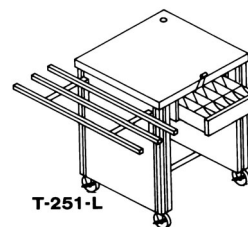

Transfer and Storage Equipment

page 5 of 6

Revolving Pot Rack (Only)	Ship Wt. / Lbs.	Price
T-247-P Pot rack	50	$ 2,274.00

Utensil Caddy		
T-247 Caddy for utensils with revolving pot rack	140	4,924.00

Kitchen Caddy		
T-249-A Kitchen Caddy	229	2,881.00
Upon request, this model is available on legs instead of casters at the same price.		

Rack Caddy for Cups, Bowls and Glasses		
T-50 Rack Caddy	43	1,320.00
Accessories (Optional Extra)		
ACC-38 Circular bumpers (4)	4	336.00

Bussing Caddy		
T-209 Bussing Caddy, including all accessories listed in catalog	97	2,379.00
T-214 Bussing Caddy	107	4,027.00
Accessories (Optional Extra)		
ACC-38 Circular bumpers (4)	4	336.00
PL-1520 Plastic dish box	2	101.00

Cashier Caddys		
T-251-L Tray Slide on left	143	7,133.00
T-251-R Tray Slide on right	143	7,133.00
T-251-L-R Tray Slide on both sides	168	8,409.00
T-256-L Tray Slide on left	143	6,949.00
T-256-R Tray Slide on right	143	6,949.00
T-256-L-R Tray Slide on both sides	168	8,230.00

Condiment Caddys		
T-330 Condiment Caddy, mobile	100	5,729.00
T-331 Condiment Caddy, table model	20	3,124.00
Both models include 6 plastic condiment jars		
Accessories (Optional Extra)		
ACC-36 Napkin dispenser (each)	1	157.00
ACC-37 Auxiliary fold away shelf	23	570.00
ACC-38 Circular bumpers (4)	4	336.00
ACC-39 Ladle (each)	1	71.00
ACC-40 Nameplate (each)	1	57.00