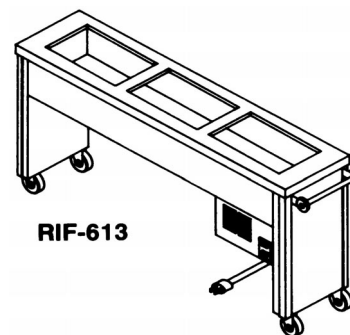

Tray Makeup Equipment Cold Food Caddys

Frost Top Regular Units 26" Wide		Ship Wt. / Lbs.	Price
RF-402	2 pans, 41" long	270	Consult Factory
RF-403	3 pans, 59" long	320	
RF-404	4 pans, 77" long	370	
RF-405	5 pans, 95" long	420	
RF-406	6 pans, 113" long	520	
RF-407	7 pans, 133" long		

Frost Top Slim Line Units 18" Wide			
RF-412	2 pans, 57" long	270	Consult Factory
RF-413	3 pans, 83" long	320	
RF-414	4 pans, 109" long	370	
RF-415	5 pans, 135" long	420	

Cold Pan Regular Units 26" Wide			
RIF-602	2 pans, 41" long	230	Consult Factory
RIF-603	3 pans, 59" long	280	
RIF-604	4 pans, 77" long	330	
RIF-605	5 pans, 95" long	380	
RIF-606	6 pans, 113" long	430	
RIF-607	7 pans, 133" long	480	

Cold Pan Slim Line Units 18" Wide			
RIF-612	2 pans, 57" long	230	Consult Factory
RIF-613	3 pans, 83" long	280	
RIF-614	4 pans, 109" long	330	
RIF-615	5 pans, 135" long	380	

Dessert and Salad Units			
RF-525	Refrigerated at 2 levels	850	Consult Factory
RF-515	Refrigerated at 2 levels	650	

Ice Cream Freezer			
RF-302		335	Consult Factory
Accessories (Optional Extra)			
A-15	Pushhandle	3	499.00
ACC-52	Replacement Corner Bumpers (4)	1	218.00
ACC-91	Locking Lid	5	274.00

RIF-613