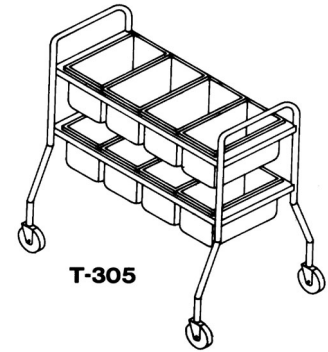

T-305

Silver Caddys				
T-305	Bulk Silver Caddy, complete with 8 Silver Pans, 4 per shelf		62	2,443.00
T-407	Bulk Silver Caddy (30 Cutlery Cylinders not included)		65	2,614.00
Accessories (Optional Extra)				
ACC-38	Circular bumpers (4)		4	336.00
ACC-41	Caster brakes 4" and 5" (pair)		9	86.00
ACC-42	Cover for two shelves (Model T-305 Only)		10	1,729.00
ACC-47	Vinyl drape cover, all models		5	Consult Factory
ACC-49	Plastic cutlery cylinder		1	47.00