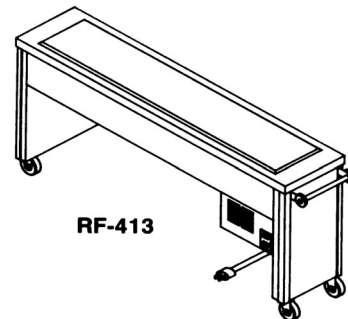

RF-413

Cold Pan Regular Units 26" Wide			
RIF-602	2 pans, 41" long	230	Consult Factory
RIF-603	3 pans, 59" long	280	
RIF-604	4 pans, 77" long	330	
RIF-605	5 pans, 95" long	380	
RIF-606	6 pans, 113" long	430	
RIF-607	7 pans, 133" long	480	

Cold Pan Slim Line Units 18" Wide			
RIF-612	2 pans, 57" long	230	Consult Factory
RIF-613	3 pans, 83" long	280	
RIF-614	4 pans, 109" long	330	
RIF-615	5 pans, 135" long	380