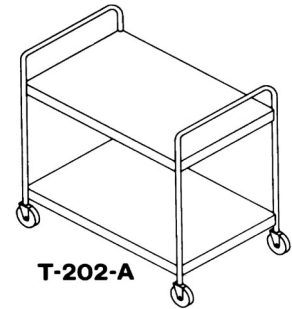

Tray Caddys	Size		
T-201-A Tray Caddy	14" x 18"	54	1,032.00
T-201-B Tray Caddy	16" x 22"	60	1,334.00
<b>Accessories (Optional Extra)</b>			
ACC-38	Circular bumpers (4)	4	336.00

Rack Caddy	Size		
T-22 Rack Caddy	20" x 20"	35	1,011.00
<b>Accessories (Optional Extra)</b>			
ACC-50	Full perimeter bumper	6	610.00
ACC-52	Replacement corner bumpers (4)	1	218.00

## Transfer and Storage Equipment

page 3 of 6

Utility Open Type Caddys A Series		Length	Ship Wt. / Lbs.	Price
T-202-A	Two Shelf Caddy	34"	60	\$ 1,107.00
T-203-A	Three Shelf Caddy	34"	75	1,310.00
T-204-A	Four Shelf Caddy	34"	90	1,514.00
T-205-A	Five Shelf Caddy	34"	105	1,718.00