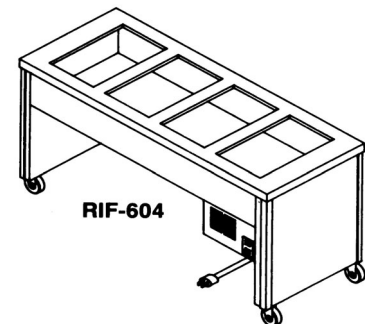

Cold Pan Slim Line Units 18" Wide			
RIF-612	2 pans, 57" long	230	Consult Factory
RIF-613	3 pans, 83" long	280	
RIF-614	4 pans, 109" long	330	
RIF-615	5 pans, 135" long	380	

RIF-604

Dessert and Salad Units			
RF-525	Refrigerated at 2 levels	850	Consult Factory
RF-515	Refrigerated at 2 levels	650	