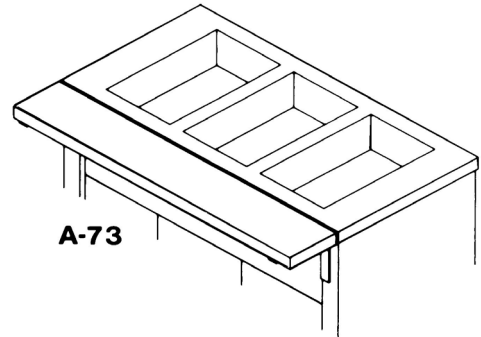

Accessories for Cold Food Caddys

Workshelf	Ship Wt. / Lbs.	Price
A-72 for 2 Well, 26" Wide Model	9	$ 1,240.00
A-73 for 3 Well, 26" Wide Model	12	1,288.00
A-74 for 4 Well, 26" Wide Model	15	1,334.00
A-71 for 5 Well, 26" Wide Model	18	1,379.00
A-90 for 2 Well, 18" Wide Model	9	1,288.00
A-91 for 3 Well, 18" Wide Model	12	1,354.00

Push Handle		
A-15 for 26" Wide Unit	3	499.00
A-16 for 18" Wide Unit	2	499.00

Undershelf		
A-92 for 2 Well, 26" Wide Model	9	1,069.00
A-93 for 3 Well, 26" Wide Model	12	1,202.00
A-94 for 4 Well, 26" Wide Model	15	1,334.00
A-97 for 5 Well, 26" Wide Model	18	1,467.00
A-95 for 2 Well, 18" Wide Model	9	1,079.00
A-96 for 3 Well, 18" Wide Model	12	1,211.00

Overshelf		
A-64 for 2 Well, 26" Wide Model	8	1,459.00
A-65 for 3 Well, 26" Wide Model	10	1,510.00
A-66 for 4 Well, 26" Wide Model	12	1,566.00
A-63 for 5 Well, 26" Wide Model	14	1,620.00
A-86 for 2 Well, 18" Wide Model	8	1,510.00
A-87 for 3 Well, 18" Wide Model	10	1,704.00

Sneeze Protector (includes Overshelf)		
A-60 for 2 Well, 26" Wide Model	10	2,898.00
A-61 for 3 Well, 26" Wide Model	13	3,013.00
A-62 for 4 Well, 26" Wide Model	16	3,127.00
A-83 for 5 Well, 26" Wide Model	19	3,242.00
A-84 for 2 Well, 18" Wide Model	12	3,013.00
A-85 for 3 Well, 18" Wide Model	13	3,398.00

Accessories (Optional Extra)		

A-73