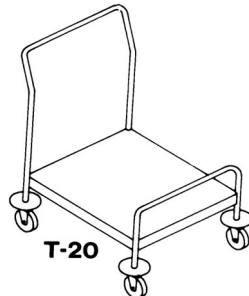

Rack Caddy	Size		
T-22 Rack Caddy	20" x 20"	35	1,011.00
Accessories (Optional Extra)			
ACC-50	Full perimeter bumper	6	610.00
ACC-52	Replacement corner bumpers (4)	1	218.00