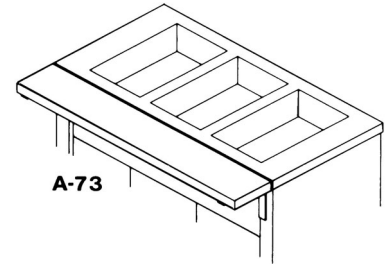

Accessories for Hot Food Caddys

page 1 of 2

Trayslide		Ship Wt. / Lbs.	Price
A-68	for 2 Well, 26" Wide Model	9	$ 1,036.00
A-69	for 3 Well, 26" Wide Model	12	1,101.00
A-70	for 4 Well, 26" Wide Model	15	1,170.00
A-67	for 5 Well, 26" Wide Model	18	1,236.00
A-88	for 2 Well, 18" Wide Model	9	1,101.00
A-89	for 3 Well, 18" Wide Model	12	1,240.00

A-73

Workshelf			
A-72	for 2 Well, 26" Wide Model	9	1,240.00
A-73	for 3 Well, 26" Wide Model	12	1,288.00
A-74	for 4 Well, 26" Wide Model	15	1,334.00
A-71	for 5 Well, 26" Wide Model	18	1,379.00
A-90	for 2 Well, 18" Wide Model	9	1,288.00
A-91	for 3 Well, 18" Wide Model	12	1,354.00

Extra Outlet for Mobile Dish Warmer			
A-6	for All models 10 Amp 120 V	1	1,481.00
A-7	for All models 6 Amp 240 V	1	1,481.00